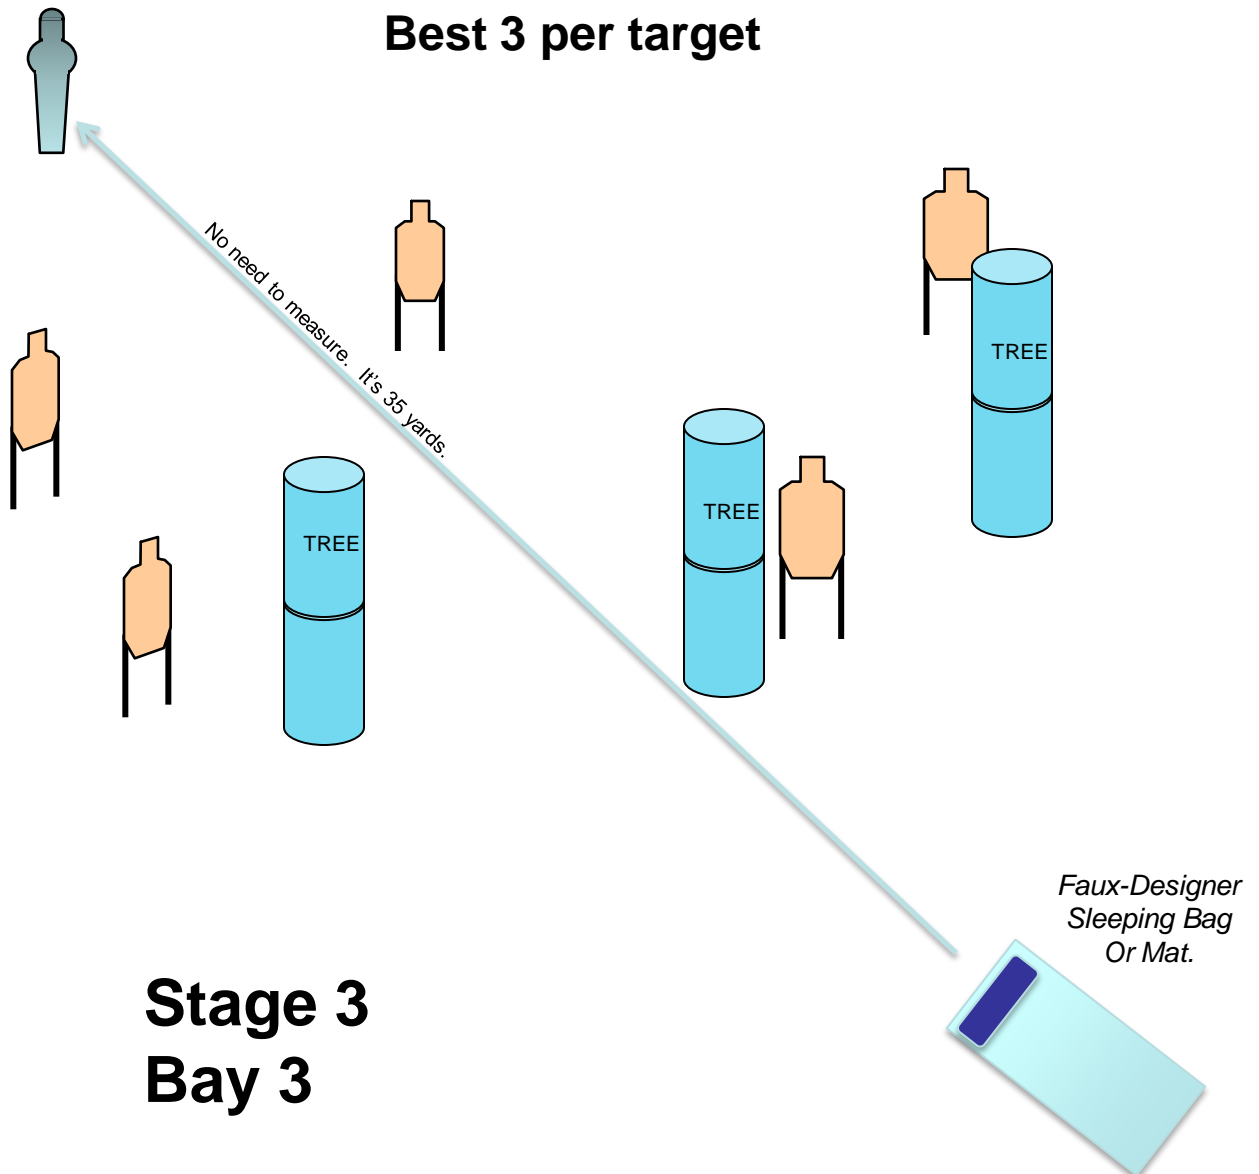

Port Malabar Rifle & Pistol Club – IDPA

Asleep in the Forest

Course Designer: Gary Norton

SCENARIO: While enjoying the peaceful tranquil nature, camping in the woods, you are accosted by five tree huggers intent on evicting you from your nights sleep

START POSITION: Laying on your back with head downrange, gun pointed downrange on weak hand side. Loaded to division capacity with all safeties engaged. All mags next to gun.

STRINGS: 1
SCORING: 16 rounds min, Vickers
TARGETS: 5 IDPA Paper, 1 Steel
SCORED HITS: Best 3 per target
START-STOP: Audible - Last shot
RULES: Current IDPA Rulebook
CONCEALMENT: Not Required

STAGE PROCEDURE: On signal, roll over and engage threats in tactical priority from the prone position.