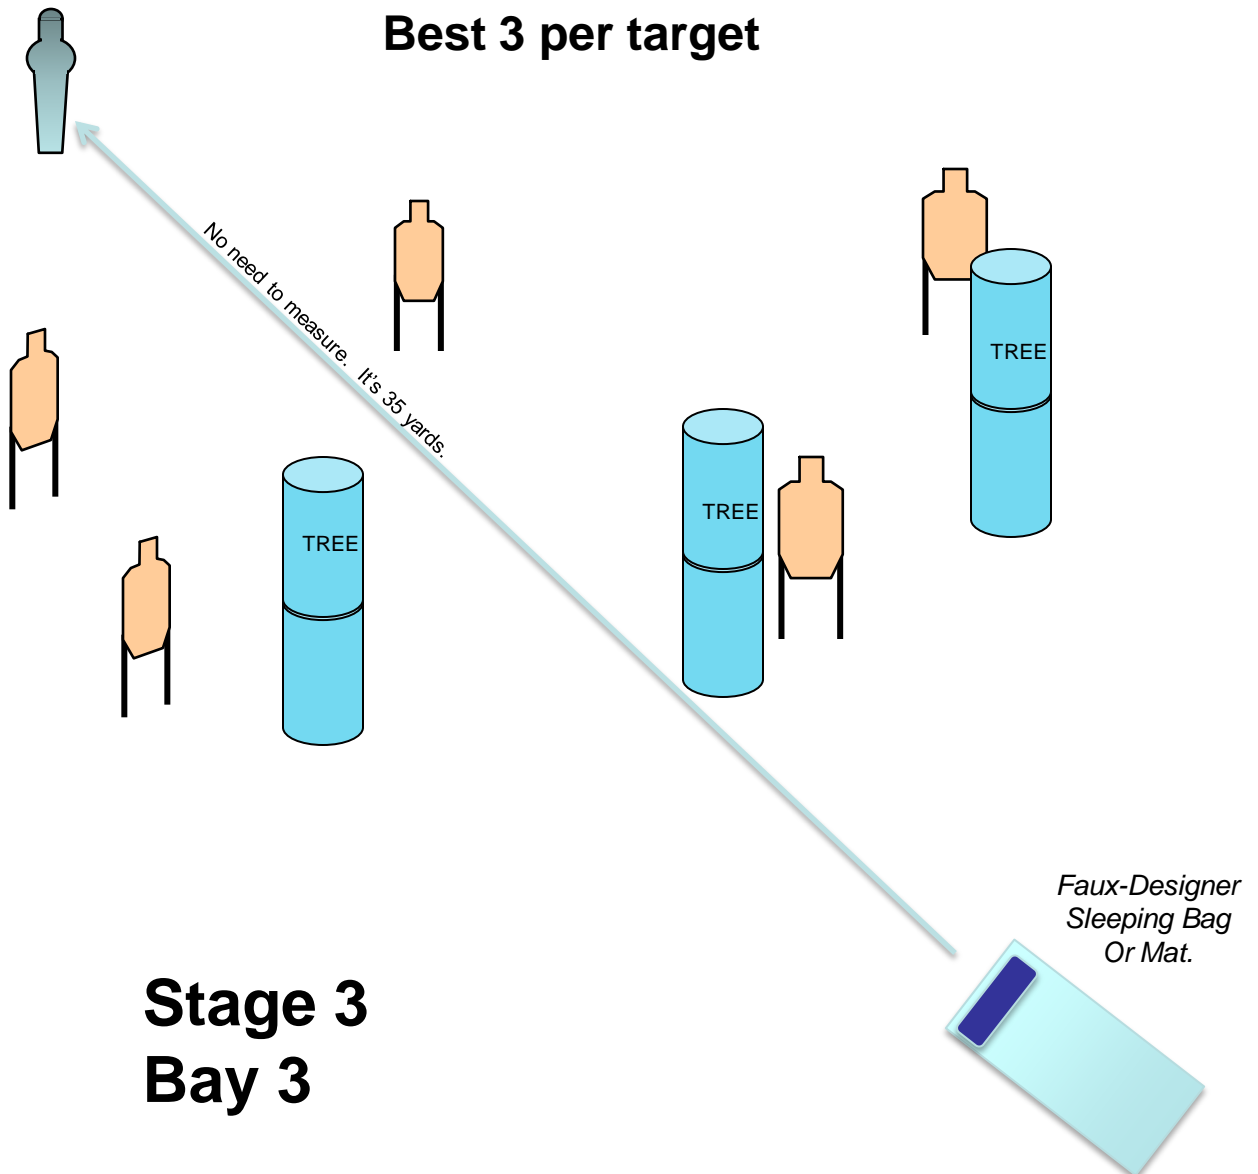

Port Malabar Rifle & Pistol Club – IDPA

Asleep in the Forest

Course Designer: Gary Norton

SCENARIO: While enjoying the peaceful tranquil nature, camping in the woods, you are accosted by five tree huggers intent on evicting you from your nights sleep

START POSITION: Laying on your back with head downrange, gun pointed downrange on weak hand side. Loaded to division capacity with all safeties engaged. All mags next to gun.

STRINGS: 1
SCORING: 16 rounds min, Vickers
TARGETS: 5 IDPA Paper, 1 Steel
SCORED HITS: Best 3 per target
START-STOP: Audible - Last shot
RULES: Current IDPA Rulebook
CONCEALMENT: Not Required

STAGE PROCEDURE: On signal, roll over and engage threats in tactical priority from the prone position.