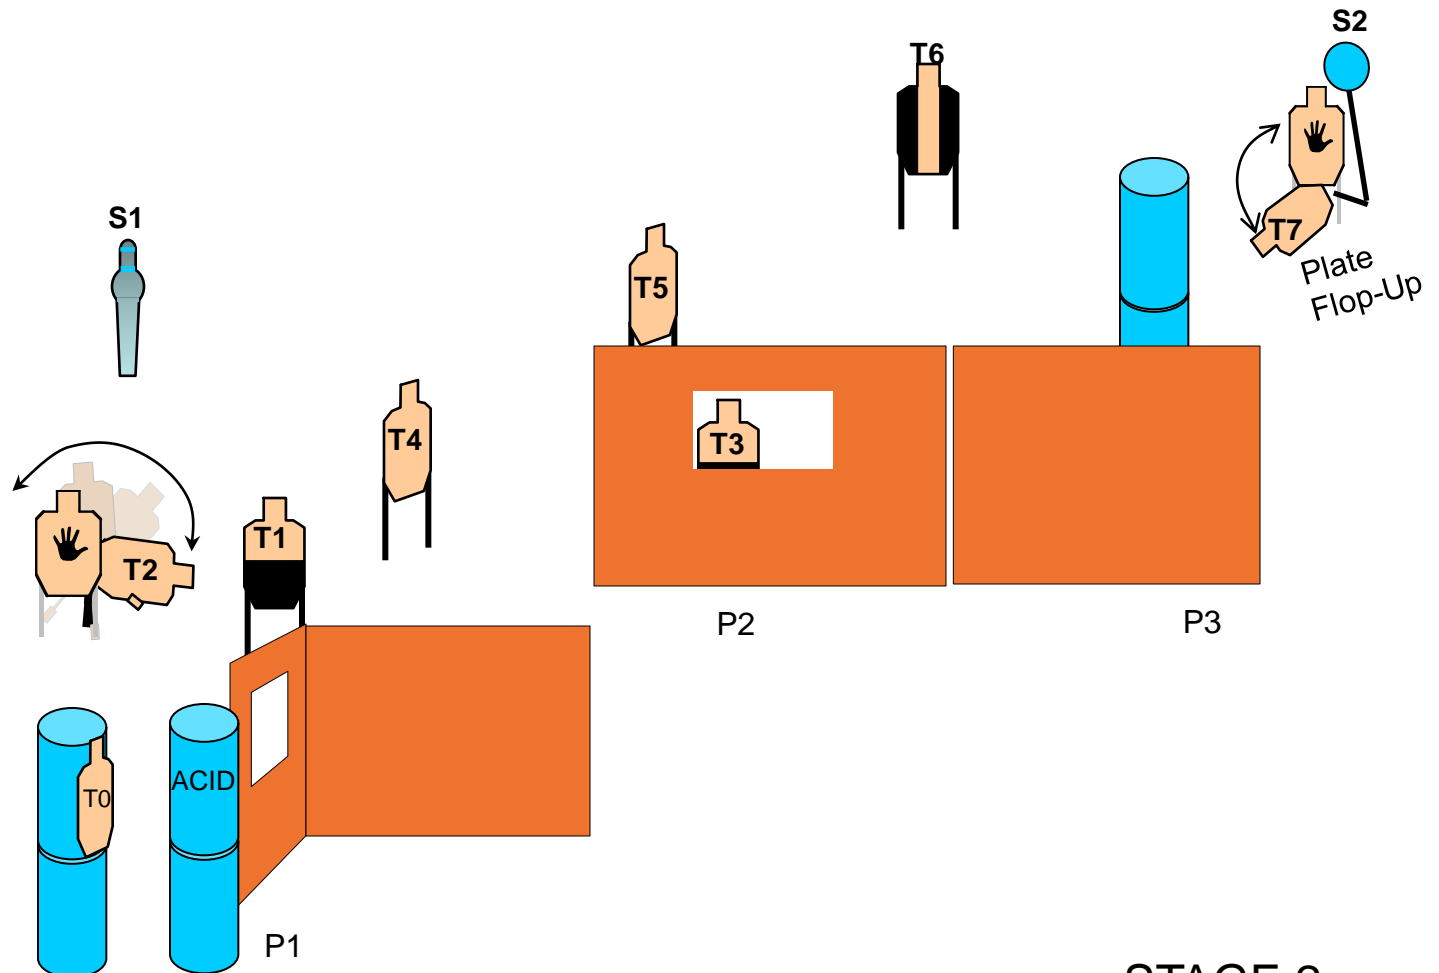

STAGE PROCEDURE: At the signal, retrieve gun and move to right side of wall to engage assailants in living room. Proceed through living room to rescue your mother-in-law at P2.

Best 3 per paper

Port Malabar Rifle & Pistol Club – IDPA

START CONDITION: Handgun concealed, standing at P1 with hands on top of hand truck.

STRINGS: 1
SCORING: Vickers, 16 rounds minimum
TARGETS: 7 Paper, 2 Steel
SCORED HITS: Best 2 per paper, Steel must fall
START-STOP: Audible - Last shot
RULES: Current IDPA Rulebook
COVER GARMENT: Required

STAGE PROCEDURE: At signal push barrel of acid into threat T0 then engage remaining threats in tactical priority as you move to positions P2 and P3. T4 can be taken on the move to P2 but you must return to cover if gun is empty before reaching P2.