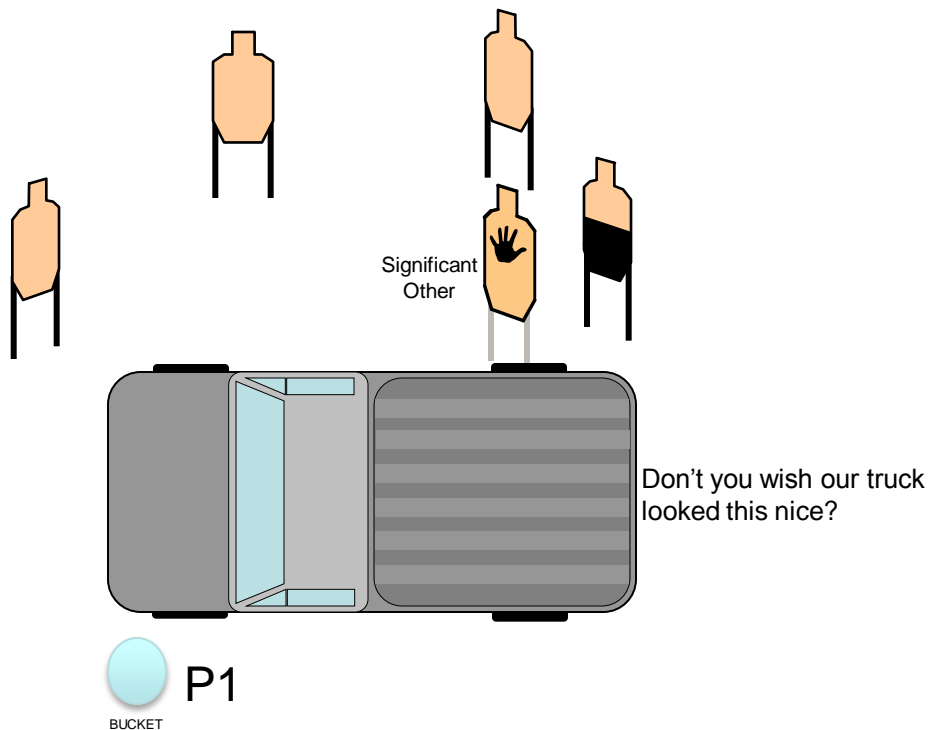

Port Malabar Rifle & Pistol Club – IDPA

CAR WASH

Course Designer: Chad Blair

SCENARIO: It is a hot summer day and you and your significant other are washing the car when four thugs approach you demanding money and brandishing weapons.

START POSITION: Kneeling at P1 with hands in bucket.
Gun holstered to division capacity.

STRINGS: 1
SCORING: 8 rounds min, Vickers
TARGETS: 4 threat, 1 non threat, 0 Steel
SCORED HITS: Best 2 per paper
START-STOP: Audible - Last shot
RULES: Current IDPA Rulebook
COVER GARMENT: Required

STAGE PROCEDURE: At the signal engage threats in tactical priority from your wife's perspective using the vehicle for cover.

STAGE 5
BAY 5