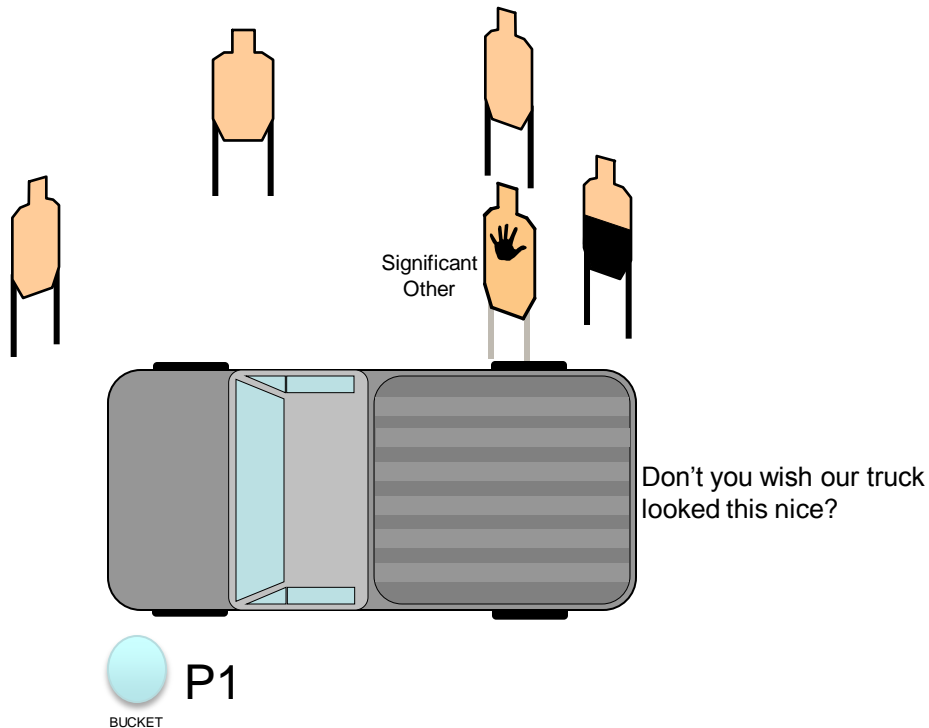

Port Malabar Rifle & Pistol Club – IDPA

CAR WASH

Course Designer: Chad Blair

SCENARIO: It is a hot summer day and you and your significant other are washing the car when four thugs approach you demanding money and brandishing weapons.

START POSITION: Kneeling at P1 with hands in bucket.
Gun holstered to division capacity.

STRINGS: 1
SCORING: 8 rounds min, Vickers
TARGETS: 4 threat, 1 non threat, 0 Steel
SCORED HITS: Best 2 per paper
START-STOP: Audible - Last shot
RULES: Current IDPA Rulebook
COVER GARMENT: Required

STAGE PROCEDURE: At the signal engage threats in tactical priority from your wife's perspective using the vehicle for cover.

STAGE 5
BAY 5