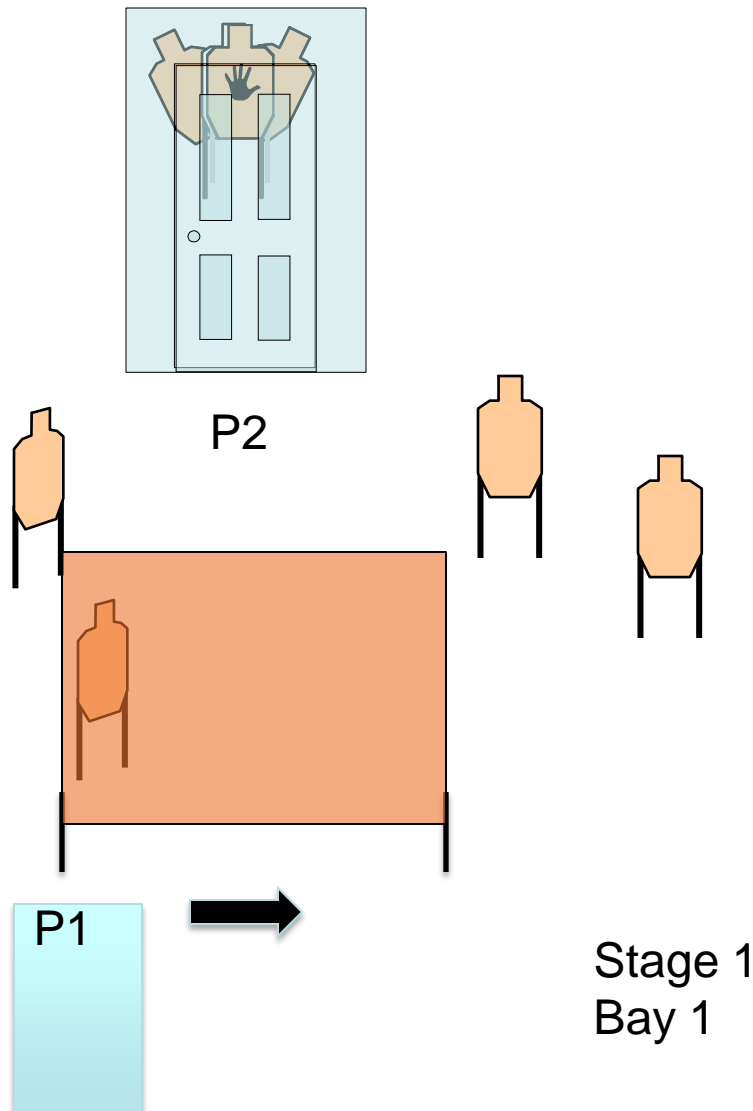

Port Malabar Rifle & Pistol Club – IDPA

My mother-in-law is in trouble

Course Designer: Joe Hanlon, CPA

SCENARIO: You wake-up during the night by screams from your mother-in-law. You go to her room to check-out what the trouble is and discover intruders in your home.

START POSITION: P1 laying down with head downrange. Gun and extra mag on night stand pointed downrange loaded to division capacity with safeties engaged. (3rd mag can be in pouch)

STRINGS: 1
SCORING: 18 rounds min, Vickers
TARGETS: 6 IDPA
SCORED HITS: **Best 3 per paper**
START-STOP: Audible - Last shot
RULES: Current IDPA Rulebook
CONCEALMENT: Not Required

STAGE PROCEDURE: At the signal, retrieve gun and move to right side of wall to engage assailants in living room. Proceed through living room to rescue your mother-in-law at P2.

Best 3 per paper

Port Malabar Rifle & Pistol Club – IDPA